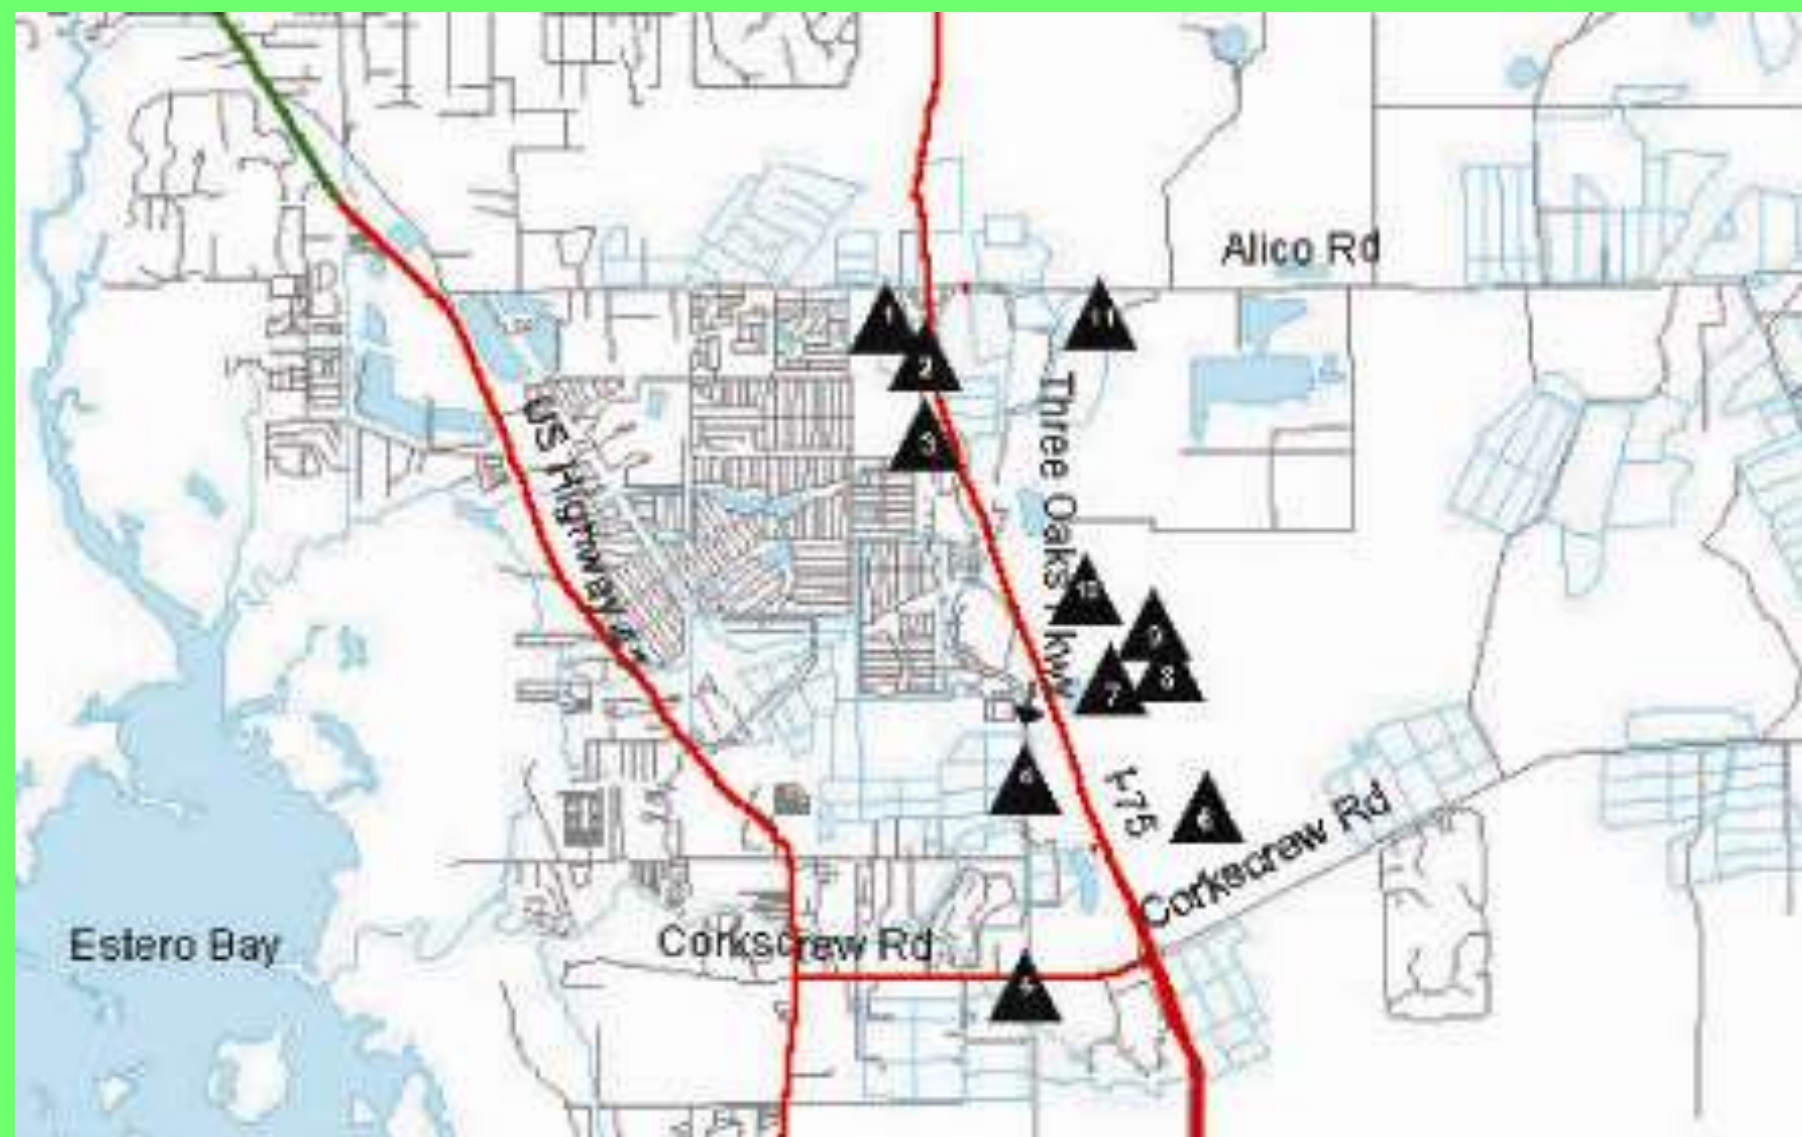

# Percent change in average call intensity

2000 and 2004

Routes CH-1, L-2, L-4, L-5, L-6, L-7

# Polar Ordination of 2000 and 2004 data

**Squirrel TF Relative Abundance 8 routes**

**Pinewoods TF Relative Abundance at 8 routes**

**Barking TF Relative Abundance at 8 routes**

**Green TF Relative Abundance 8 Routes**

**Cuban TF Relative Abundance 8 routes**

## Species Richness Route 7