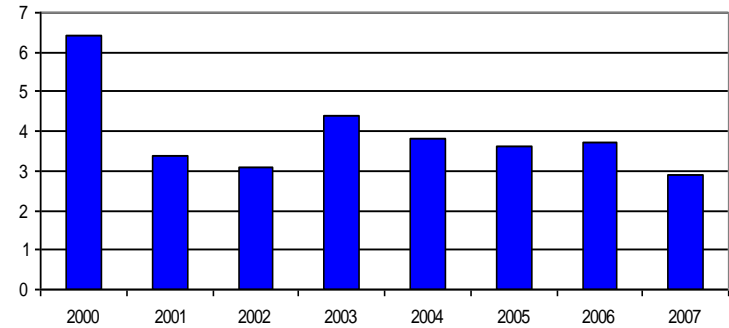

# Polar Ordination of 2000 and 2004 data

**Squirrel TF Relative Abundance 8 routes**

**Pinewoods TF Relative Abundance at 8 routes**

**Barking TF Relative Abundance at 8 routes**

**Green TF Relative Abundance 8 Routes**