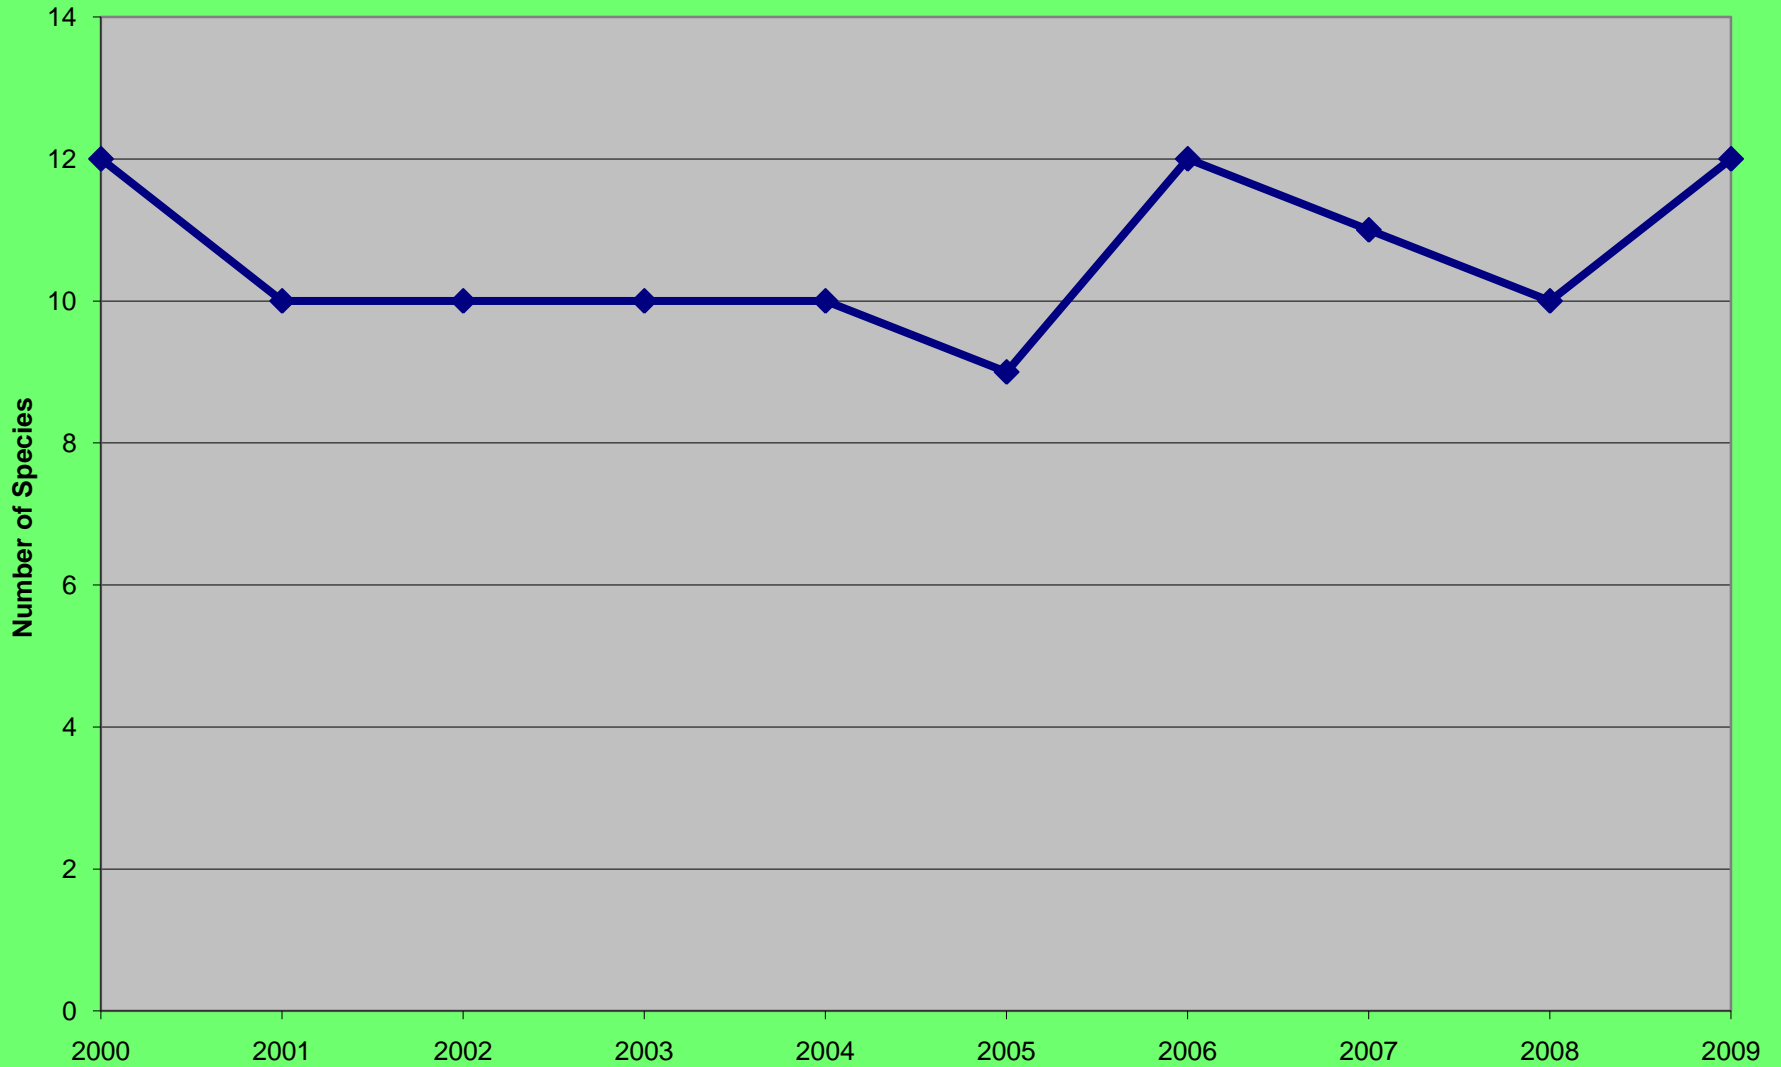

Species Richness Route 7