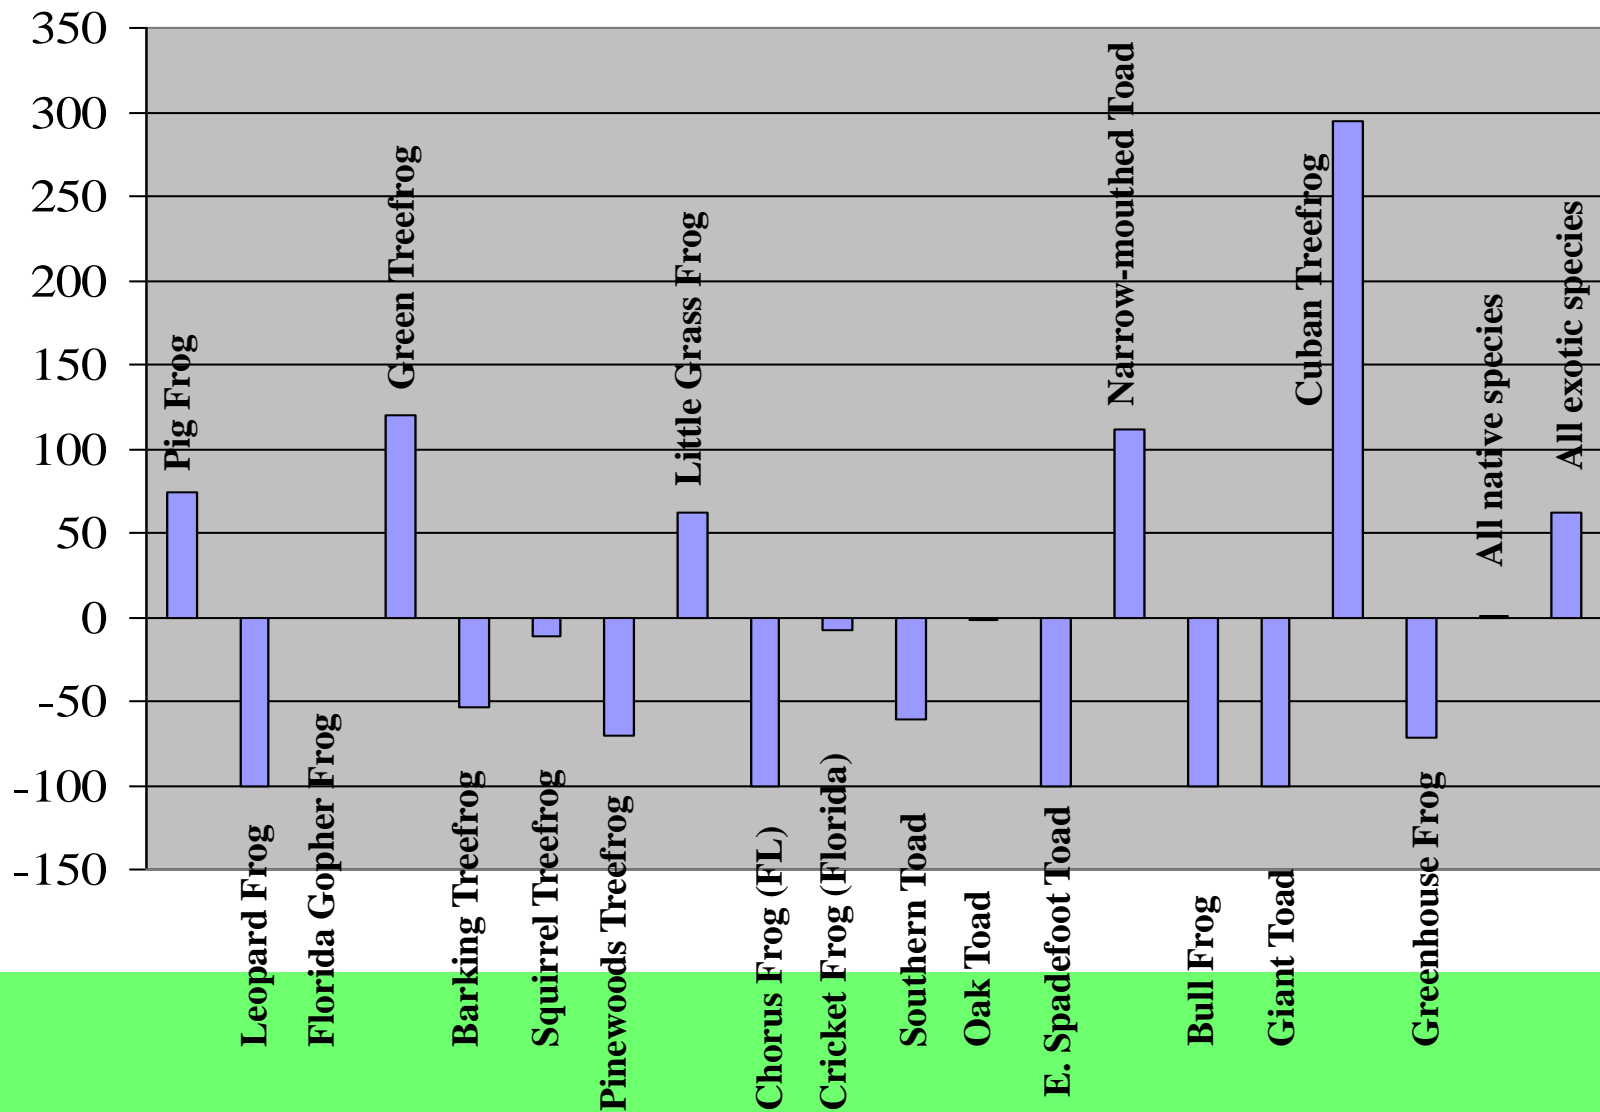

# Protocol

- sampling
- route
- environmental factors
- calls

# Percent change in average call intensity

2000 and 2004

Routes CH-1, L-2, L-4, L-5, L-6, L-7